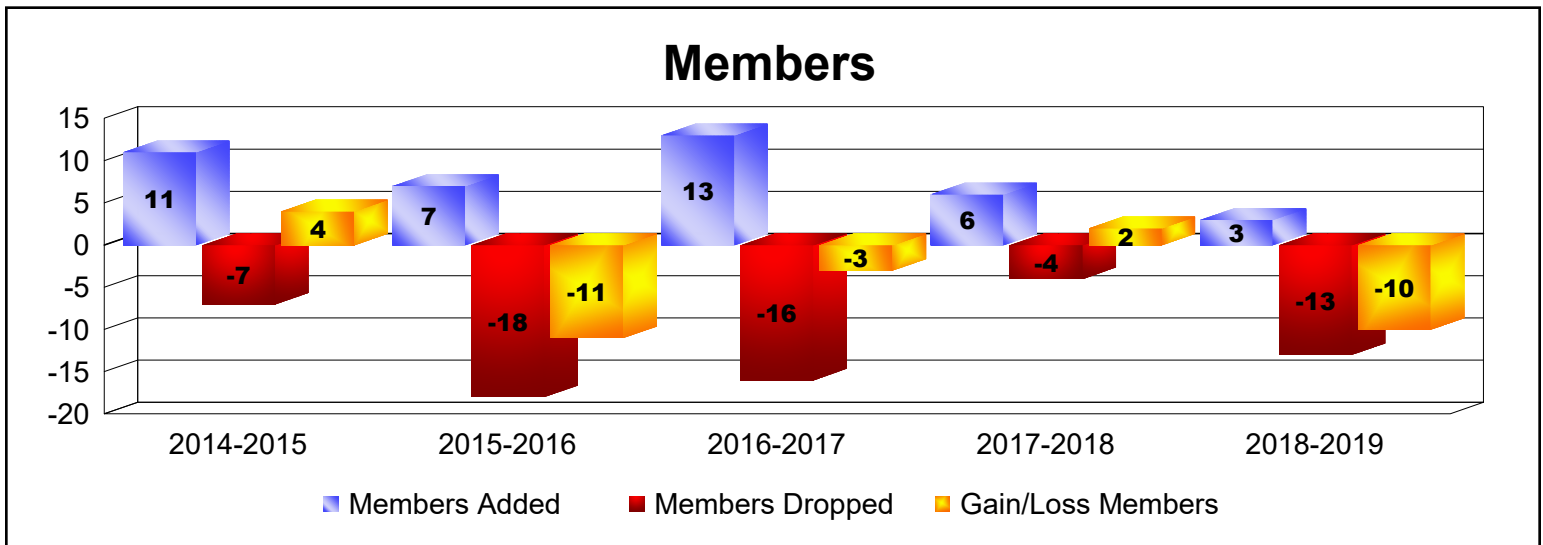

Year	New Clubs	Dropped Clubs	Gain/ Loss Clubs	New Members	Charter Members	Reinstate Members	Transfer Members	Total Member Added	Total Members Dropped	Gain/ Loss Members
2014-2015	0	0	0	11	0	0	0	11	-7	4
2015-2016	0	0	0	7	0	0	0	7	-18	-11
2016-2017	0	0	0	9	0	0	4	13	-16	-3
2017-2018	0	0	0	6	0	0	0	6	-4	2
2018-2019	0	0	0	1	2	0	0	3	-13	-10
Average	0	0	0	7	0	0	1	8	-12	-4

Year	New Clubs	Dropped Clubs	Gain/ Loss Clubs	New Members	Charter Members	Reinstate Members	Transfer Members	Total Member Added	Total Members Dropped	Gain/ Loss Members
2014-2015	0	0	0	87	2	1	8	98	-162	-64
2015-2016	0	0	0	88	0	4	9	101	-128	-27
2016-2017	0	-3	-3	83	0	2	6	91	-148	-57
2017-2018	0	-2	-2	68	2	2	14	86	-154	-68
2018-2019	0	-1	-1	64	0	1	7	72	-121	-49
Average	0	-1	-1	78	1	2	9	90	-143	-53

Year	New Clubs	Dropped Clubs	Gain/Loss Clubs	New Members	Charter Members	Reinstate Members	Transfer Members	Total Member Added	Total Members Dropped	Gain/Loss Members
2014-2015	0	0	0	4	0	0	2	6	-22	-16
2015-2016	0	0	0	9	0	0	1	10	-17	-7
2016-2017	0	0	0	10	0	0	0	10	-15	-5
2017-2018	0	0	0	6	0	0	0	6	-15	-9
2018-2019	0	0	0	12	0	0	1	13	-11	2
Average	0	0	0	8	0	0	1	9	-16	-7