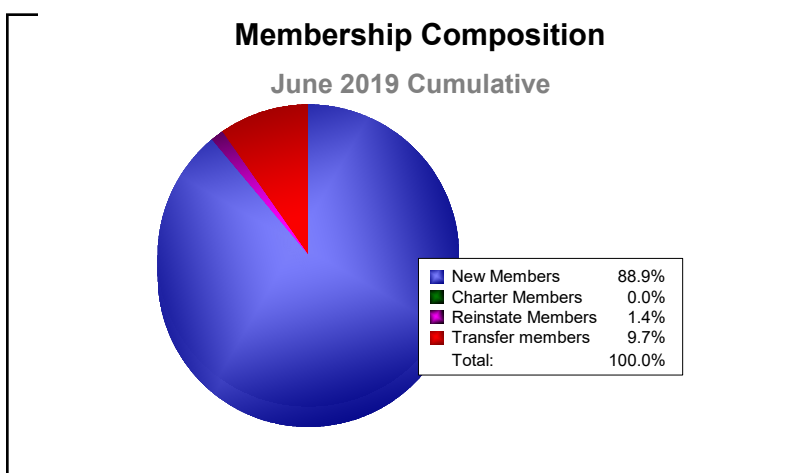

Year	New Clubs	Dropped Clubs	Gain/ Loss Clubs	New Members	Charter Members	Reinstate Members	Transfer Members	Total Member Added	Total Members Dropped	Gain/ Loss Members
2014-2015	0	0	0	11	0	0	0	11	-7	4
2015-2016	0	0	0	7	0	0	0	7	-18	-11
2016-2017	0	0	0	9	0	0	4	13	-16	-3
2017-2018	0	0	0	6	0	0	0	6	-4	2
2018-2019	0	0	0	1	2	0	0	3	-13	-10
Average	0	0	0	7	0	0	1	8	-12	-4

Year	New Clubs	Dropped Clubs	Gain/ Loss Clubs	New Members	Charter Members	Reinstate Members	Transfer Members	Total Member Added	Total Members Dropped	Gain/ Loss Members
2014-2015	0	0	0	87	2	1	8	98	-162	-64
2015-2016	0	0	0	88	0	4	9	101	-128	-27
2016-2017	0	-3	-3	83	0	2	6	91	-148	-57
2017-2018	0	-2	-2	68	2	2	14	86	-154	-68
2018-2019	0	-1	-1	64	0	1	7	72	-121	-49
Average	0	-1	-1	78	1	2	9	90	-143	-53