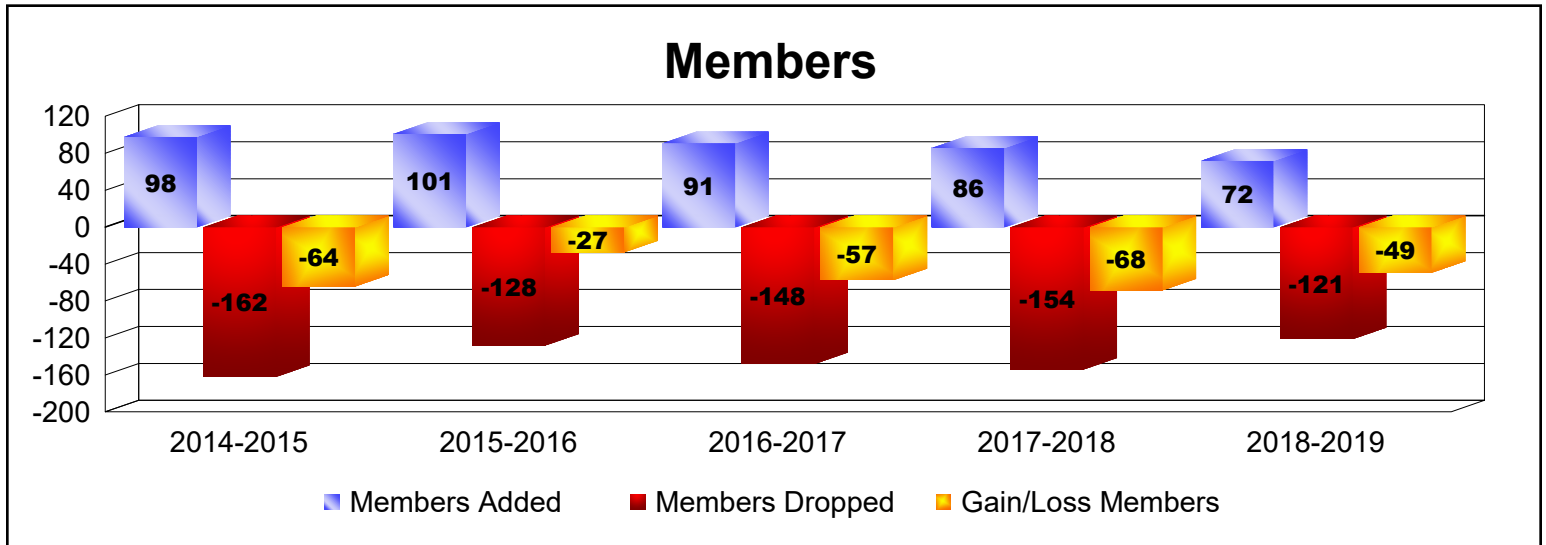

Year	New Clubs	Dropped Clubs	Gain/ Loss Clubs	New Members	Charter Members	Reinstate Members	Transfer Members	Total Member Added	Total Members Dropped	Gain/ Loss Members
2014-2015	0	0	0	11	0	0	0	11	-7	4
2015-2016	0	0	0	7	0	0	0	7	-18	-11
2016-2017	0	0	0	9	0	0	4	13	-16	-3
2017-2018	0	0	0	6	0	0	0	6	-4	2
2018-2019	0	0	0	1	2	0	0	3	-13	-10
Average	0	0	0	7	0	0	1	8	-12	-4

Year	New Clubs	Dropped Clubs	Gain/ Loss Clubs	New Members	Charter Members	Reinstate Members	Transfer Members	Total Member Added	Total Members Dropped	Gain/ Loss Members
2014-2015	0	0	0	87	2	1	8	98	-162	-64
2015-2016	0	0	0	88	0	4	9	101	-128	-27
2016-2017	0	-3	-3	83	0	2	6	91	-148	-57
2017-2018	0	-2	-2	68	2	2	14	86	-154	-68
2018-2019	0	-1	-1	64	0	1	7	72	-121	-49
Average	0	-1	-1	78	1	2	9	90	-143	-53

Year	New Clubs	Dropped Clubs	Gain/Loss Clubs	New Members	Charter Members	Reinstate Members	Transfer Members	Total Member Added	Total Members Dropped	Gain/Loss Members
2014-2015	0	0	0	4	0	0	2	6	-22	-16
2015-2016	0	0	0	9	0	0	1	10	-17	-7
2016-2017	0	0	0	10	0	0	0	10	-15	-5
2017-2018	0	0	0	6	0	0	0	6	-15	-9
2018-2019	0	0	0	12	0	0	1	13	-11	2
Average	0	0	0	8	0	0	1	9	-16	-7