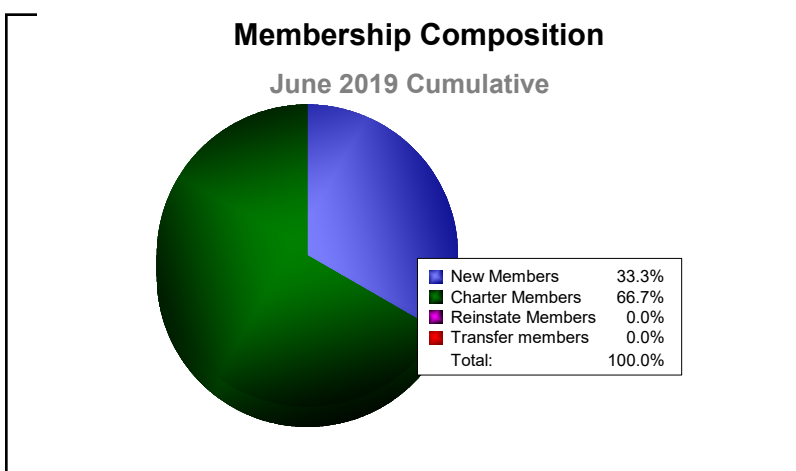

Year	New Clubs	Dropped Clubs	Gain/ Loss Clubs	New Members	Charter Members	Reinstate Members	Transfer Members	Total Member Added	Total Members Dropped	Gain/ Loss Members
2014-2015	0	0	0	11	0	0	0	11	-7	4
2015-2016	0	0	0	7	0	0	0	7	-18	-11
2016-2017	0	0	0	9	0	0	4	13	-16	-3
2017-2018	0	0	0	6	0	0	0	6	-4	2
2018-2019	0	0	0	1	2	0	0	3	-13	-10
Average	0	0	0	7	0	0	1	8	-12	-4

Year	New Clubs	Dropped Clubs	Gain/ Loss Clubs	New Members	Charter Members	Reinstate Members	Transfer Members	Total Member Added	Total Members Dropped	Gain/ Loss Members
2014-2015	0	0	0	87	2	1	8	98	-162	-64
2015-2016	0	0	0	88	0	4	9	101	-128	-27
2016-2017	0	-3	-3	83	0	2	6	91	-148	-57
2017-2018	0	-2	-2	68	2	2	14	86	-154	-68
2018-2019	0	-1	-1	64	0	1	7	72	-121	-49
Average	0	-1	-1	78	1	2	9	90	-143	-53