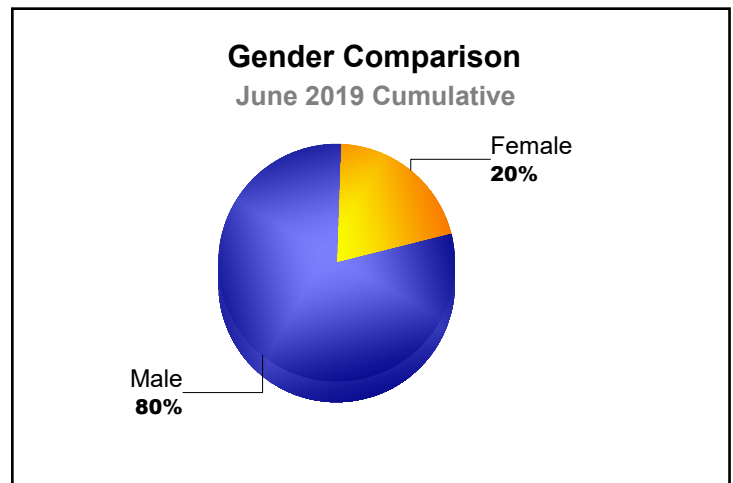

Year	New Clubs	Dropped Clubs	Gain/ Loss Clubs	New Members	Charter Members	Reinstate Members	Transfer Members	Total Member Added	Total Members Dropped	Gain/ Loss Members
2014-2015	0	0	0	11	0	0	0	11	-7	4
2015-2016	0	0	0	7	0	0	0	7	-18	-11
2016-2017	0	0	0	9	0	0	4	13	-16	-3
2017-2018	0	0	0	6	0	0	0	6	-4	2
2018-2019	0	0	0	1	2	0	0	3	-13	-10
Average	0	0	0	7	0	0	1	8	-12	-4