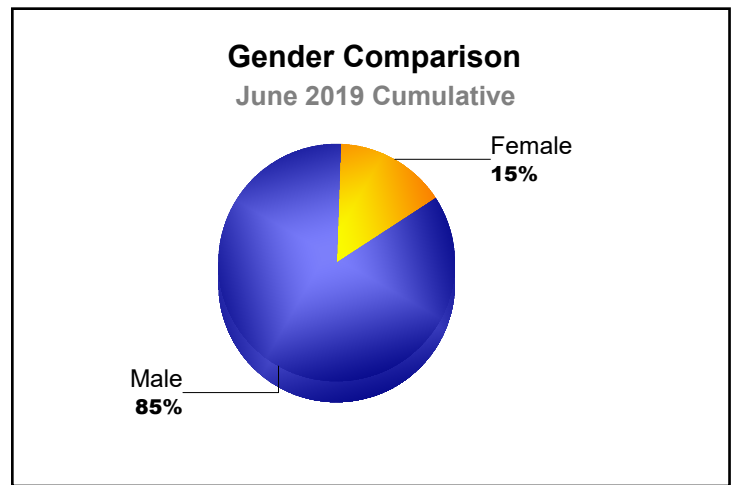

Year	New Clubs	Dropped Clubs	Gain/ Loss Clubs	New Members	Charter Members	Reinstate Members	Transfer Members	Total Member Added	Total Members Dropped	Gain/ Loss Members
2014-2015	0	0	0	87	2	1	8	98	-162	-64
2015-2016	0	0	0	88	0	4	9	101	-128	-27
2016-2017	0	-3	-3	83	0	2	6	91	-148	-57
2017-2018	0	-2	-2	68	2	2	14	86	-154	-68
2018-2019	0	-1	-1	64	0	1	7	72	-121	-49
Average	0	-1	-1	78	1	2	9	90	-143	-53