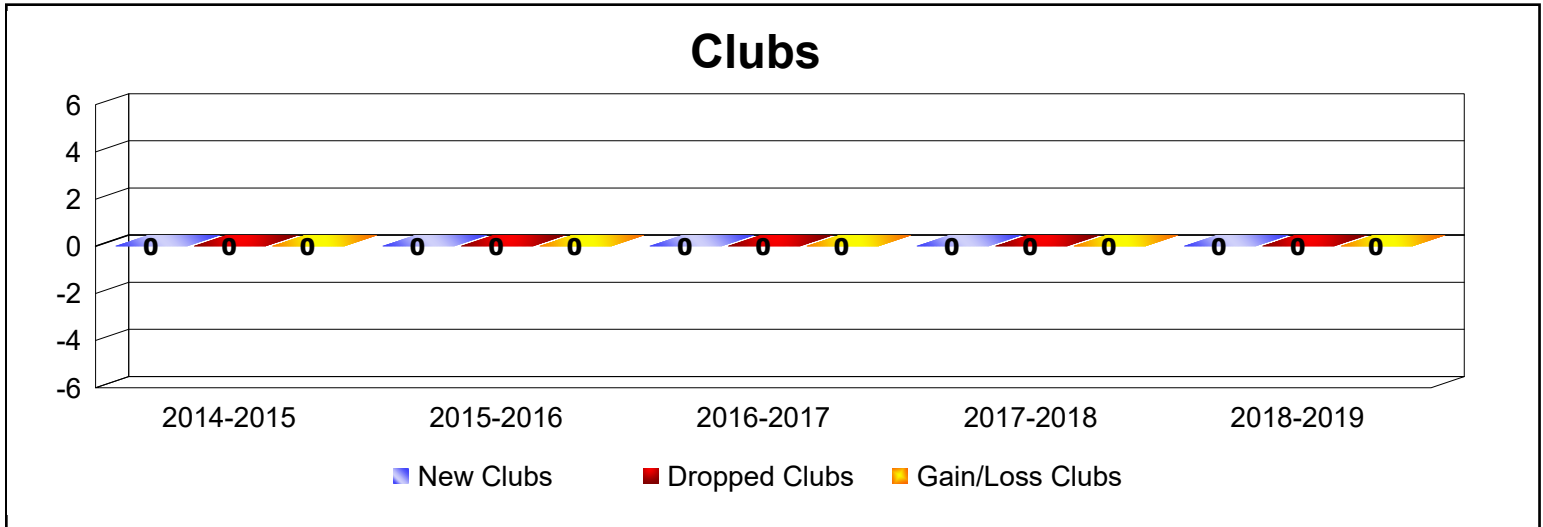

Year	New Clubs	Dropped Clubs	Gain/ Loss Clubs	New Members	Charter Members	Reinstate Members	Transfer Members	Total Member Added	Total Members Dropped	Gain/ Loss Members
2014-2015	0	0	0	11	0	0	0	11	-7	4
2015-2016	0	0	0	7	0	0	0	7	-18	-11
2016-2017	0	0	0	9	0	0	4	13	-16	-3
2017-2018	0	0	0	6	0	0	0	6	-4	2
2018-2019	0	0	0	1	2	0	0	3	-13	-10
Average	0	0	0	7	0	0	1	8	-12	-4

Year	New Clubs	Dropped Clubs	Gain/ Loss Clubs	New Members	Charter Members	Reinstate Members	Transfer Members	Total Member Added	Total Members Dropped	Gain/ Loss Members
2014-2015	0	0	0	87	2	1	8	98	-162	-64
2015-2016	0	0	0	88	0	4	9	101	-128	-27
2016-2017	0	-3	-3	83	0	2	6	91	-148	-57
2017-2018	0	-2	-2	68	2	2	14	86	-154	-68
2018-2019	0	-1	-1	64	0	1	7	72	-121	-49
Average	0	-1	-1	78	1	2	9	90	-143	-53

Year	New Clubs	Dropped Clubs	Gain/Loss Clubs	New Members	Charter Members	Reinstate Members	Transfer Members	Total Member Added	Total Members Dropped	Gain/Loss Members
2014-2015	0	0	0	4	0	0	2	6	-22	-16
2015-2016	0	0	0	9	0	0	1	10	-17	-7
2016-2017	0	0	0	10	0	0	0	10	-15	-5
2017-2018	0	0	0	6	0	0	0	6	-15	-9
2018-2019	0	0	0	12	0	0	1	13	-11	2
Average	0	0	0	8	0	0	1	9	-16	-7