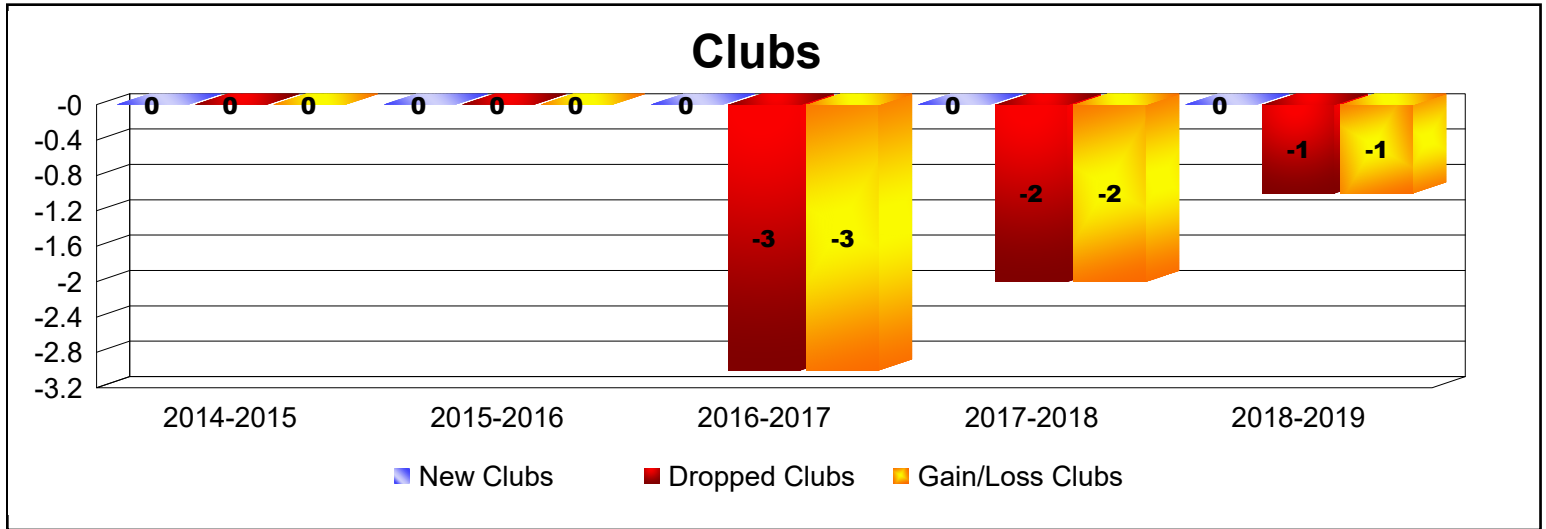

Year	New Clubs	Dropped Clubs	Gain/ Loss Clubs	New Members	Charter Members	Reinstate Members	Transfer Members	Total Member Added	Total Members Dropped	Gain/ Loss Members
2014-2015	0	0	0	11	0	0	0	11	-7	4
2015-2016	0	0	0	7	0	0	0	7	-18	-11
2016-2017	0	0	0	9	0	0	4	13	-16	-3
2017-2018	0	0	0	6	0	0	0	6	-4	2
2018-2019	0	0	0	1	2	0	0	3	-13	-10
Average	0	0	0	7	0	0	1	8	-12	-4

Year	New Clubs	Dropped Clubs	Gain/ Loss Clubs	New Members	Charter Members	Reinstate Members	Transfer Members	Total Member Added	Total Members Dropped	Gain/ Loss Members
2014-2015	0	0	0	87	2	1	8	98	-162	-64
2015-2016	0	0	0	88	0	4	9	101	-128	-27
2016-2017	0	-3	-3	83	0	2	6	91	-148	-57
2017-2018	0	-2	-2	68	2	2	14	86	-154	-68
2018-2019	0	-1	-1	64	0	1	7	72	-121	-49
Average	0	-1	-1	78	1	2	9	90	-143	-53

Year	New Clubs	Dropped Clubs	Gain/Loss Clubs	New Members	Charter Members	Reinstate Members	Transfer Members	Total Member Added	Total Members Dropped	Gain/Loss Members
2014-2015	0	0	0	4	0	0	2	6	-22	-16
2015-2016	0	0	0	9	0	0	1	10	-17	-7
2016-2017	0	0	0	10	0	0	0	10	-15	-5
2017-2018	0	0	0	6	0	0	0	6	-15	-9
2018-2019	0	0	0	12	0	0	1	13	-11	2
Average	0	0	0	8	0	0	1	9	-16	-7